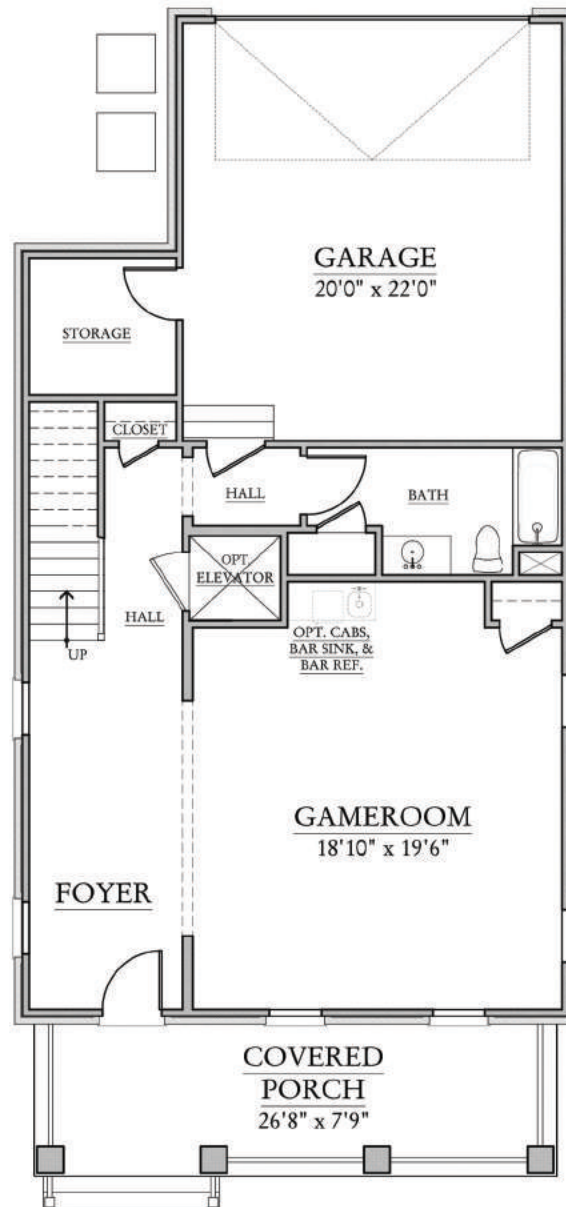

THE BATTERY

AT MARKET COMMON
by Dock Street Communities

THE LAKEVIEW B

4 BR • 3.5 BA • 2 LEVELS • COVERED PORCH • TERRACE • ATTACHED 2-CAR GARAGE

Optional Bonus Room

OPTIONAL GAME ROOM
AT FIRST FLOOR