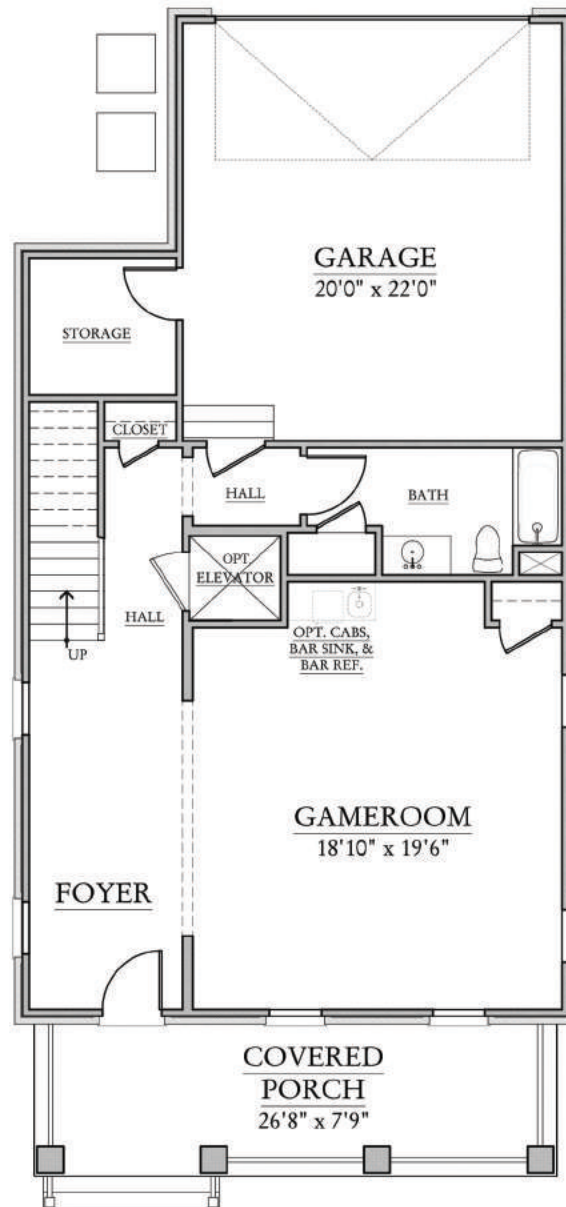

THE BATTERY

AT MARKET COMMON
by Dock Street Communities

THE LAKEVIEW A

4 BR • 3.5 BA • 2 LEVELS • COVERED PORCH • TERRACE • ATTACHED 2-CAR GARAGE

Optional Bonus Room

OPTIONAL GAME ROOM
AT FIRST FLOOR